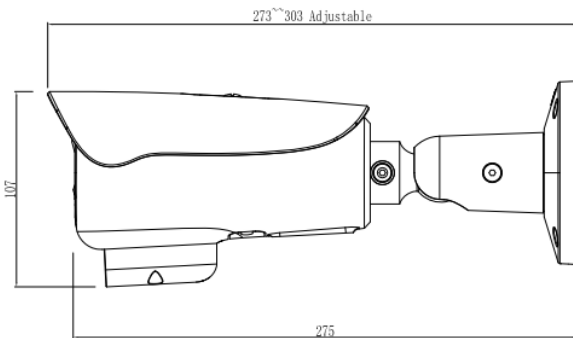

CK350-F Mini Entrance Camera for Fever Screening & Security

The CK350-F mini is a smaller and affordable model of the CK350-F which was our bestselling camera during the Covid-19 Pandemic. With upgrades to technology we have been able to produce a compact entrance camera that is suitable for fever screening and security applications. This camera is ideal to be located inside or outside an entrance into an apartment or office building.

This new compact system will also display the temperature reading clearly in front of the person being screened with the new digital display at front of the camera. Temperature readings are taken quickly at least than 30ms, which allows for no delays. Detection distance from the camera is only 2-3 metres, meaning this camera can be installed easily in small hallways/reception areas. It can also be installed outdoors as it has IP66 encapsulation and has a defog function if there is no indoor space available for fever screening.

CK350-F Mini Specifications

Interface	
Ethernet	1 Ethernet (10/100 Base-T) RJ-45 Connector
Audio Interface	1ch Audio In, 1ch Audio Out, Built-in Speaker
Alarm	2ch Alarm In, 2ch Alarm Out
RS485, BNC Output, Reset Button	Yes
General	
Power Supply	DC12V/POE (IEEE 802.3af)
Power Consumption	Max 10W
Operating Temperature	0°C ~ 35 °C (32°F ~ 86°F)
Storage Conditions	0~ 90% RH
Certifications	CE/FCC
Encapsulation	IP66
Casing	Metal
Dimensions	303×100×107 mm (11.93 × 3.94× 4.21 inch)
Net Weight	1 Kg (2.2 lb)