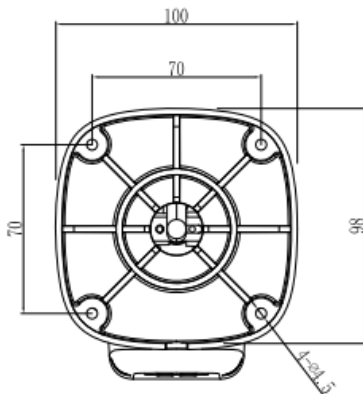

Key Features

- 256×192 IR Detector
- Temperature Accuracy $\pm 0.5^{\circ}\text{C}$ without black body
- Response Time $\leq 30\text{ms}$
- Temperature Range $30^{\circ}\text{C} \sim 45^{\circ}\text{C}$ ($86^{\circ}\text{F} \sim 113^{\circ}\text{F}$)
- Detection Distance $2 \sim 3\text{m}$ ($6.56 \sim 9.84 \text{ft}$)
- Audio Temperature Alarm
- Face Mask Detection

CK350-F Mini Specifications

Thermal Camera	
Detector Type	Uncooled IRFPA Microbolometer
Effective Pixels	256(H) ×192(V)
Pixel Size	12μm
Thermal Sensitivity (NETD)	50mK
Spectral Range	8~14μm
Image Setting	Polarity LUT/ DVE/ Mirror/ FCC /3D DNR/Brightness Contrast/ ROI
Colour Palettes	Black-Heat /White-Heat/Rainbow/Iron-Red up to 17 modes
Thermal Lens	
Lens Type	Fixed
Focus Control	Free Focus
Focus Focal Length	3.2mm
F No.	F1.0
Angle of View	H: 56°, V:42°
Visible Camera	
Image Sensor	1/2.8" Sony CMOS
Effective Resolution	1920 (H) x 1080 (V)
Shutter Speed	1/5 ~ 1/20,000s
Wide Dynamic Range	True WDR 120dB
Min. Illumination	Colour: 0.1Lux @(F1.2, AGC ON) B/W: 0.01Lux @(F1.2, AGC ON)
S/N Ratio	More than 55dB
Focal Length	4mm
Angle of View	H:84°, V:45°
Video and Audio	
Frame Rate	Main Stream:Thermal: D1 @25/30fps Visible: 1920×1080/1280×720 @25/30fpsSub Stream: Thermal: CIF @25/30fps Visible: D1/VGA/640×360/CIF/QCIF/QVGA @25/30fps
Bit Rate Control	CBR/VBR

CK350-F Mini Specifications

Interface	
Ethernet	1 Ethernet (10/100 Base-T) RJ-45 Connector
Audio Interface	1ch Audio In, 1ch Audio Out, Built-in Speaker
Alarm	2ch Alarm In, 2ch Alarm Out
RS485, BNC Output, Reset Button	Yes
General	
Power Supply	DC12V/POE (IEEE 802.3af)
Power Consumption	Max 10W
Operating Temperature	0°C ~ 35 °C (32°F ~ 86°F)
Storage Conditions	0~ 90% RH
Certifications	CE/FCC
Encapsulation	IP66
Casing	Metal
Dimensions	303×100×107 mm (11.93 × 3.94× 4.21 inch)
Net Weight	1 Kg (2.2 lb)